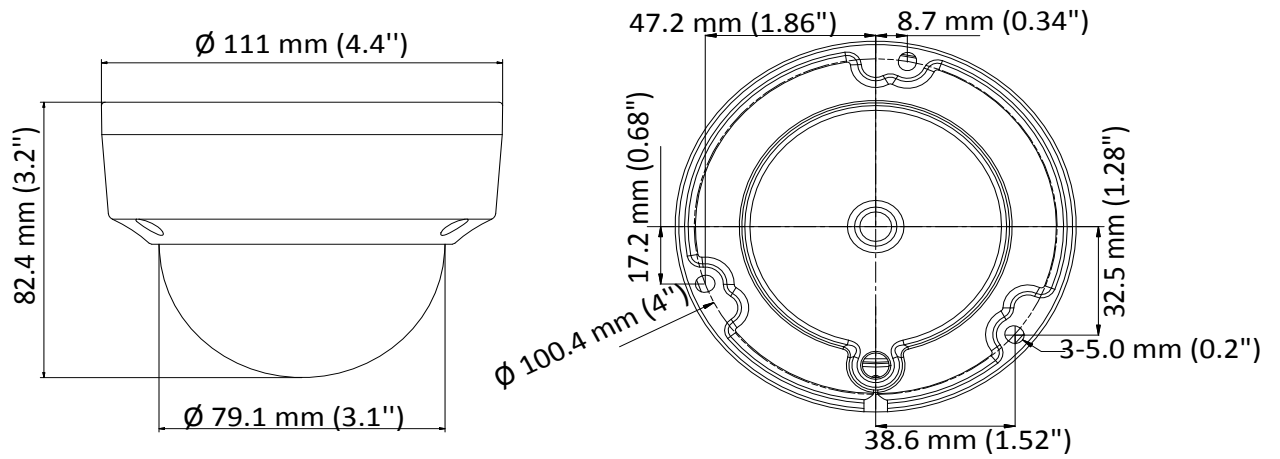

Order Model

DS-2CE56H0T-VPITE

Dimension